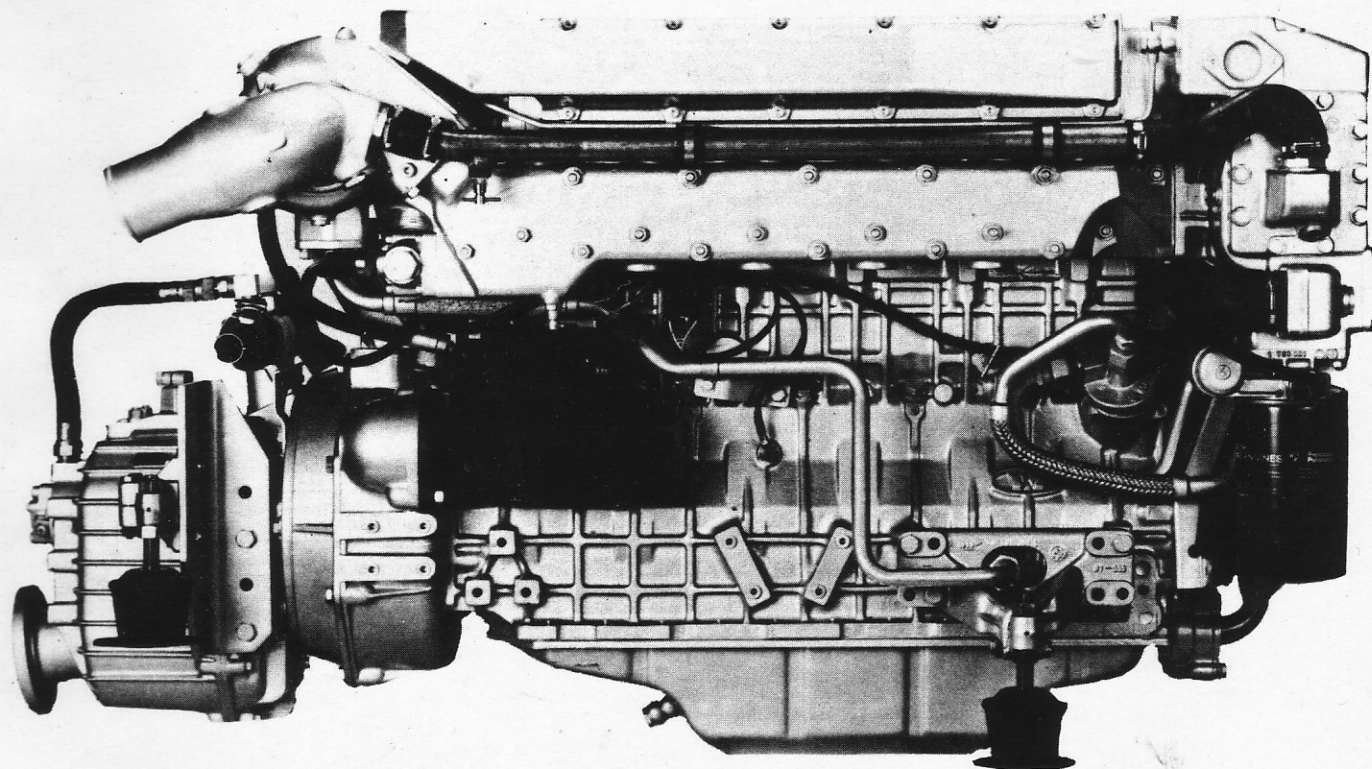

Workshop Manual

BMW D 636

BMW Marine Engines

V12 Engineering

Box 50, Ontario, Canada P0X 1C0

www.bmwmarine.net